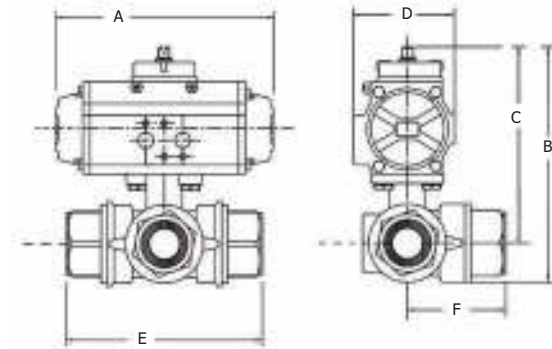

8P0129 (T) - Direct Mount, 3-way Brass, "T" Port Ball Valve with DA Pneumatic Actuator

8P0131 (T) - Direct Mount, 3-way Brass, "T" Port Ball Valve with SR Pneumatic Actuator

355N "T" Port Ball Valve with DOUBLE ACTING Actuator

8P0129 (T)

SIZE	1/4"	3/8"	1/2"	3/4"	1"	1-1/4"	1-1/2"	2"	2-1/2"	3"
A	4.33	4.33	4.33	4.33	5.51	5.51	5.51	6.37	6.37	6.37
B	4.44	4.44	4.44	4.61	6.16	6.59	7.33	8.59	9.54	9.58
C	3.81	3.78	3.74	3.86	5.23	5.47	6.03	6.93	7.39	7.35
D	1.77	1.77	1.77	1.77	2.80	2.80	2.80	3.17	3.17	3.17
E	2.64	2.64	2.87	3.19	3.74	4.39	4.86	5.73	6.93	7.08
F	1.32	1.32	1.44	1.60	1.87	2.20	2.43	2.87	3.47	3.54
ACT.	32	32	32	32	52	52	52	63	63	63

DIMENSIONS (in)

355N "T" Port Ball Valve with SPRING RETURN Actuator

8P0131 (T)

SIZE	1/4"	3/8"	1/2"	3/4"	1"	1-1/4"	1-1/2"	2"	2-1/2"	3"
A	5.51	5.51	5.51	5.51	5.51	5.52	6.37	9.35	9.35	9.35
B	5.40	5.40	5.40	5.52	6.16	6.59	7.77	9.69	10.6	10.6
C	4.77	4.72	4.70	4.82	5.23	5.47	6.47	8.03	8.49	8.43
D	2.80	2.80	2.80	2.80	2.80	2.80	3.17	4.17	4.17	4.17
E	2.64	2.64	2.87	3.19	3.24	4.39	4.86	5.93	6.93	7.09
F	1.32	1.32	1.44	1.60	1.83	2.20	2.43	2.87	3.47	3.54
ACT.	52	52	52	52	52	52	63	85	85	85

DIMENSIONS (in)