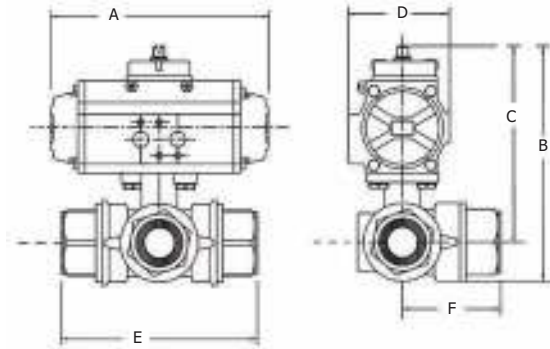

- 8P0130 (L)** - Direct Mount, 3-way Brass, "L" Port Ball Valve with DA Pneumatic Actuator  
**8P0132 (L)** - Direct Mount, 3-way Brass, "L" Port Ball Valve with SR Pneumatic Actuator

365N "L" Port Ball Valve with DOUBLE ACTING Actuator

**8P0130 (L)**

SIZE	1/4"	3/8"	1/2"	3/4"	1"	1-1/4"	1-1/2"	2"	2-1/2"	3"
A	4.33	4.33	4.33	4.33	5.51	5.51	5.51	6.37	6.37	6.37
B	4.44	4.44	4.44	4.61	6.16	6.59	7.33	8.59	9.54	9.58
C	3.81	3.78	3.74	3.86	5.23	5.47	6.03	6.93	7.39	7.35
D	1.77	1.77	1.77	1.77	2.80	2.80	2.80	3.17	3.17	3.17
E	2.64	2.64	2.87	3.19	3.74	4.39	4.86	5.73	6.93	7.08
F	1.32	1.32	1.44	1.60	1.87	2.20	2.43	2.87	3.47	3.54
ACT.	<b>32</b>	<b>32</b>	<b>32</b>	<b>32</b>	<b>52</b>	<b>52</b>	<b>52</b>	<b>63</b>	<b>63</b>	<b>63</b>

DIMENSIONS (in)

365N "L" Port Ball Valve with SPRING RETURN Actuator

**8P0132 (L)**

SIZE	1/4"	3/8"	1/2"	3/4"	1"	1-1/4"	1-1/2"	2"	2-1/2"	3"
A	5.51	5.51	5.51	5.51	5.51	5.52	6.37	9.35	9.35	9.35
B	5.40	5.40	5.40	5.52	6.16	6.59	7.77	9.69	10.6	10.6
C	4.77	4.72	4.70	4.82	5.23	5.47	6.47	8.03	8.49	8.43
D	2.80	2.80	2.80	2.80	2.80	2.80	3.17	4.17	4.17	4.17
E	2.64	2.64	2.87	3.19	3.24	4.39	4.86	5.93	6.93	7.09
F	1.32	1.32	1.44	1.60	1.83	2.20	2.43	2.87	3.47	3.54
ACT.	<b>52</b>	<b>52</b>	<b>52</b>	<b>52</b>	<b>52</b>	<b>52</b>	<b>63</b>	<b>85</b>	<b>85</b>	<b>85</b>

DIMENSIONS (in)