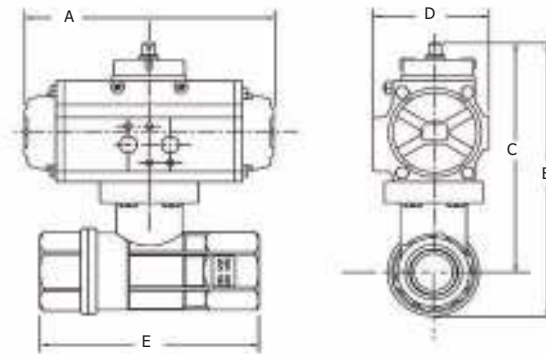

**8P0133** - Direct Mount, 2-way Stainless Steel, Full Port Ball Valve with DA Pneumatic Actuator

**8P0134** - Direct Mount, 2-way Stainless Steel, Full Port Ball Valve with SR Pneumatic Actuator

700076 Ball Valve with DOUBLE ACTING Actuator

**8P0133**

SIZE	1/4"	3/8"	1/2"	3/4"	1"	1-1/4"	1-1/2"	2"	2-1/2"	3"
A	4.33	4.33	4.33	4.33	4.33	4.33	5.51	5.51	11.6	13.3
B	4.80	4.80	4.52	4.76	5.35	5.74	7.51	8.30	11.5	12.7
C	4.00	4.00	3.85	3.93	4.33	4.44	6.02	6.37	9.21	10.1
D	1.77	1.77	1.77	1.77	1.77	1.77	2.79	2.79	3.72	4.17
E	2.56	2.56	2.63	3.07	3.54	3.93	4.40	5.31	6.33	7.00
ACT.	<b>32</b>	<b>32</b>	<b>32</b>	<b>32</b>	<b>32</b>	<b>32</b>	<b>52</b>	<b>52</b>	<b>75</b>	<b>85</b>

DIMENSIONS (in)

700076 Ball Valve with SPRING RETURN Actuator

**8P0134**

SIZE	1/4"	3/8"	1/2"	3/4"	1"	1-1/4"	1-1/2"	2"	2-1/2"	3"
A	5.51	5.51	5.51	5.51	5.51	5.51	6.37	6.37	18.5	20.9
B	5.70	5.70	5.51	5.70	6.29	6.69	7.95	8.74	13.5	14.8
C	5.00	5.00	4.80	4.88	5.27	5.43	6.45	6.81	11.7	12.4
D	2.79	2.79	2.79	2.79	2.79	2.79	3.18	3.18	5.39	5.83
E	2.86	2.86	2.63	3.07	3.54	3.93	4.40	5.31	6.33	7.00
ACT.	<b>52</b>	<b>52</b>	<b>52</b>	<b>52</b>	<b>52</b>	<b>52</b>	<b>63</b>	<b>63</b>	<b>115</b>	<b>125</b>

DIMENSIONS (in)